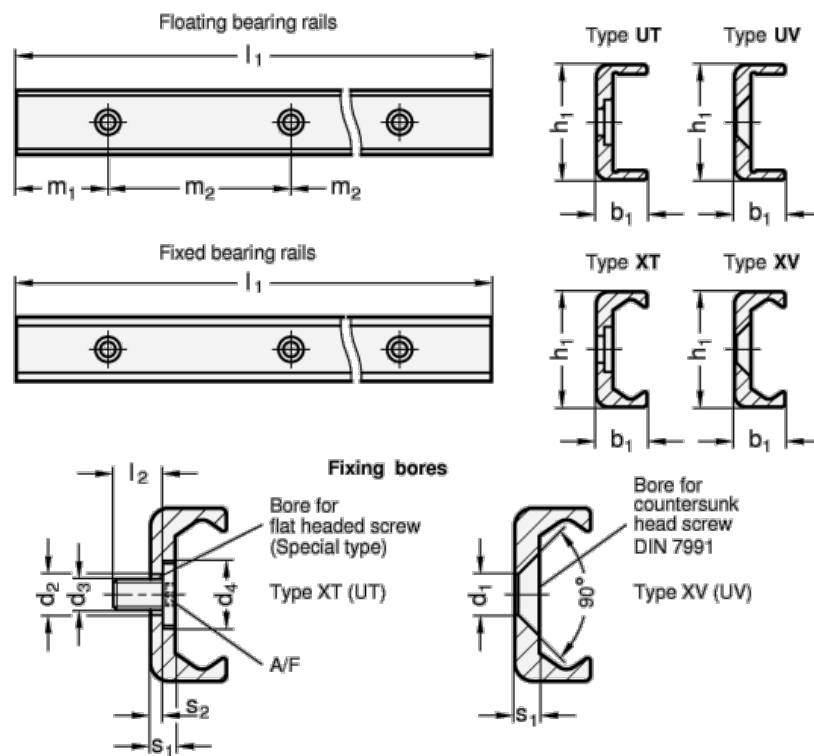

Article number: 20242235120040UV

Description: E+G Compact Profile GN 2422-35-1200-40

Measures

A/F =	L2 =	=
b1 = 16.5	m1 =	40
d1 = 6.5	m2 =	80
d2 =	s1 =	3.5
d3 =	s2 =	=
d4 =	Weight in (g) =	1908
h1 = 35		
L1 = 1200		